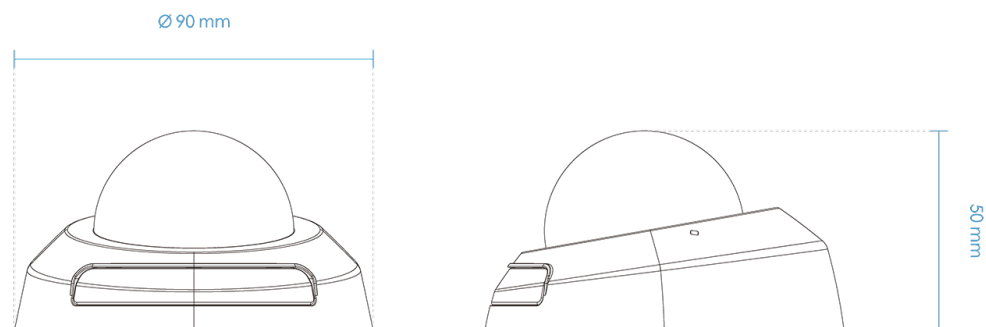

Dimensions

Compatible Accessories

Mounting Kits

Mounting Kits

Mounting Kits