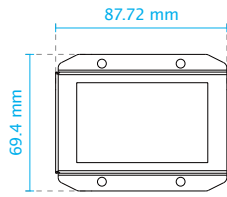

Dimensions

AP-FXC-0110