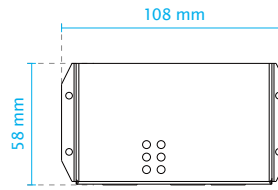

### Technical Specifications

Model	AP-FXC-0110	AP-FXC-0210
Compatible Camera List	VIVOTEK Network Cameras	VIVOTEK Network Cameras
<b>Power Specifications</b>		
Extension Distance	2 Units, Daisy-chain Installation Up to 300M Extension (No Local Power Required)	2 Units, Daisy-chain Installation Up to 300M Extension (No Local Power Required)
PoE Input Power	95W/60W/30W PoE	95W/60W/30W PoE
PoE output Power	48~55VDC, Max. 70W	48~55VDC, Max. 70W
PD Power Pin Assignment	1/2 (+), 3/6 (-); 4/5 (+), 7/8 (-)	1/2 (+), 3/6 (-); 4/5 (+), 7/8 (-)
PSE Power Pin Assignment	1/2 (+), 3/6 (-); 4/5 (+), 7/8 (-)	1/2 (+), 3/6 (-); 4/5 (+), 7/8 (-)
PD Fast Ethernet (RJ45)	1	1
PSE Fast Ethernet (RJ45)	1	2
PSE Power On/Off Dip Switch	Supported	Supported
<b>Networking Specifications</b>		
Total Fast Ethernet Port	2	3
Mac Table	2K	2K
Bandwidth	Max. 100 Mbps	Max. 100 Mbps
Switching Capacity	1 Gbps	1 Gbps
Auto-MDI/MDI-X, Auto-Negotiation	Supported	Supported
<b>Mechanical Specifications</b>		
Dimensions	87.72 (L) x 69.4 (W) x 31 (H) mm	108 (L) x 58 (W) x 22 (H) mm
Weight	0.21 kg	0.19 kg
LED Indicators	Power, LAN, PoE	Power, LAN, PoE
<b>Environmental Specifications</b>		
Operating Temperature	0°C ~ 50°C (32°F ~ 122°F)	0°C ~ 50°C (32°F ~ 122°F)
Storage Temperature	-20°C ~ 70°C (-4°F ~ 158°F)	-20°C ~ 70°C (-4°F ~ 158°F)
Operating Humidity	10 ~ 90% (non-condensing)	10 ~ 90% (non-condensing)
<b>Certifications</b>		
EMC	CE, FCC, VCCI, C-Tick	CE, FCC, VCCI, C-Tick
Safety	EN60950-1, IEC60950-1	EN60950-1, IEC60950-1

# Dimensions

AP-FXC-0110

AP-FXC-0210