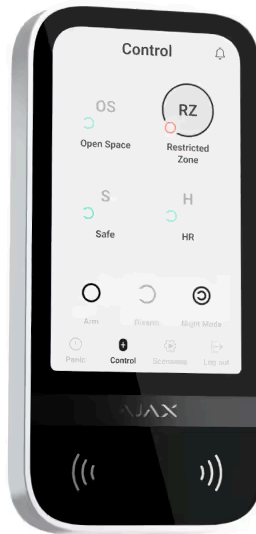

Product catalog

Protection against any threat

Baseline product line comprises wireless devices to protect residential and commercial properties. A wide range of smart indoor and outdoor Ajax devices operate as a unified force to ensure protection against potential intrusion and deliver the best-in-class user experience.

Hubs

Hub 2 Plus Jeweller

Wireless control panel with support for photo verification. Connectable via Wi-Fi, Ethernet, and two SIM cards (2G/3G/LTE)

Color:

Hub BP Jeweller

Wireless battery-powered control panel. Supports photo verification. Connectable via two SIM cards (2G/3G/LTE)

Color:

Range extenders

ReX 2 Jeweller

Wireless radio signal range extender supporting Jeweller and Wings protocols

Color:

Opening detectors

DoorProtect Jeweller

Wireless opening detector with reed switch